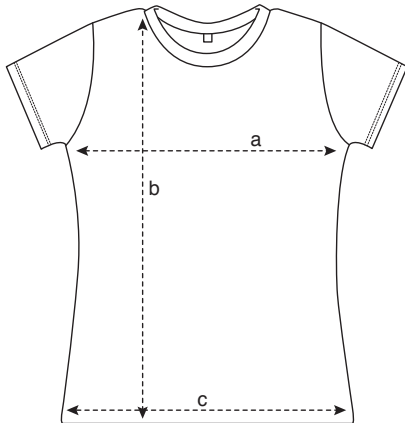

Toddler Stacked Logo T-Shirt

PART NUMBER	COLOR	SIZE	CHEST WIDTH (a)	LENGTH (b)	BOTTOM WIDTH (c)
K044-2539-GN(2T,3T,4T,5T)	Green	2T	13.5	17	14
		3T	14.5	18.25	15
		4T	15.5	19.5	16
		5T	16.5	20.75	17

All garment measurements are measured flat.
All garments are measured in inches.