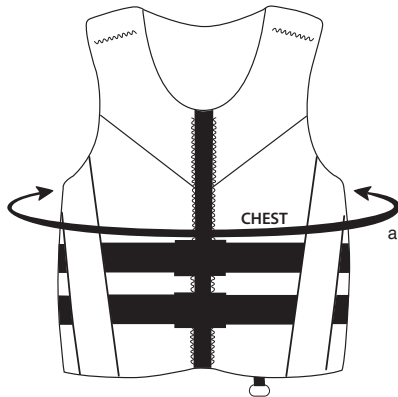

Jet Ski® Hot Stuff Neoprene Vest

PART NUMBER	COLOR	SIZE	CHEST WIDTH (a)
K300-7525-PKSM	Hot Pink	SM	30-36
K300-7525-PKLG	Hot Pink	LG	36-44
K300-7525-PK2X	Hot Pink	2X	44-56

Sizing: US Coast Guard-approved life vest sizing should be taken at the widest part of the chest or stomach while sitting down. Properly fit life vests differ from your typical clothing size and should not be based on personal tight or loose fit preferences.

All vest are measured in circumference.
All garments are measured by inches.

Kawasaki