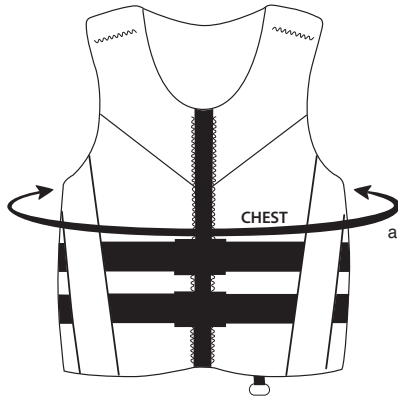

Jet Ski® Vaider 3 Buckle Nylon Vest

PART NUMBER	COLOR	SIZE	CHEST WIDTH (a)
K302-7526-BKXS	Black/Grey	XS	30-33
K302-7526-BKSM	Black/Grey	SM	33-37
K302-7526-BKMD	Black/Grey	MD	37-41
K302-7526-BKLG	Black/Grey	LG	41-45
K302-7526-BKXL	Black/Grey	XL	45-49
K302-7526-BK2X	Black/Grey	2X	49-53
K302-7526-BK3X	Black/Grey	3X	53-57
K302-7526-BK4X	Black/Grey	4X	57-61

Sizing: US Coast Guard-approved life vest sizing should be taken at the widest part of the chest or stomach while sitting down. Properly fit life vests differ from your typical clothing size and should not be based on personal tight or loose fit preferences.

All vest are measured in circumference.
All garments are measured by inches.

Kawasaki