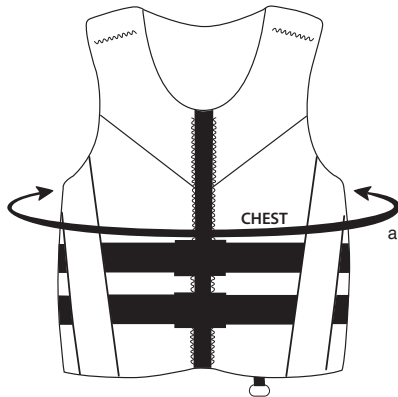

## Jet Ski® Vaider 3 Buckle Nylon Vest

PART NUMBER	COLOR	SIZE	CHEST WIDTH (a)
K302-7526-GYXS	Grey/Green	XS	30-33
K302-7526-GYSM	Grey/Green	SM	33-37
K302-7526-GYMD	Grey/Green	MD	37-41
K302-7526-GYLG	Grey/Green	LG	41-45
K302-7526-GYXL	Grey/Green	XL	45-49
K302-7526-GY2X	Grey/Green	2X	49-53
K302-7526-GY3X	Grey/Green	3X	53-57
K302-7526-GY4X	Grey/Green	4X	57-61

**Sizing:** US Coast Guard-approved life vest sizing should be taken at the widest part of the chest or stomach while sitting down. Properly fit life vests differ from your typical clothing size and should not be based on personal tight or loose fit preferences.

All vest are measured in circumference.  
All garments are measured by inches.

**Kawasaki**