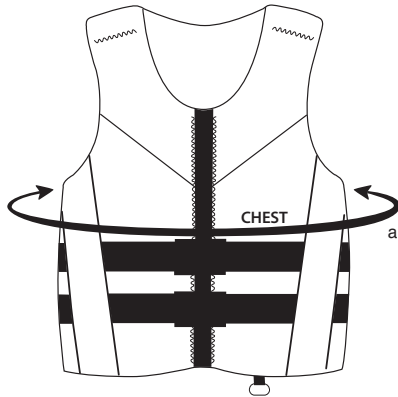

Jet Ski® Venger Neoprene Vest

PART NUMBER	COLOR	SIZE	CHEST WIDTH (a)
K302-7528-GYSM	Grey/Black	SM	30-36
K302-7528-GYLG	Grey/Black	LG	36-44
K302-7528-GY2X	Grey/Black	2X	44-56

Sizing: US Coast Guard-approved life vest sizing should be taken at the widest part of the chest or stomach while sitting down. Properly fit life vests differ from your typical clothing size and should not be based on personal tight or loose fit preferences.

All vest are measured in circumference.
All garments are measured by inches.

Kawasaki