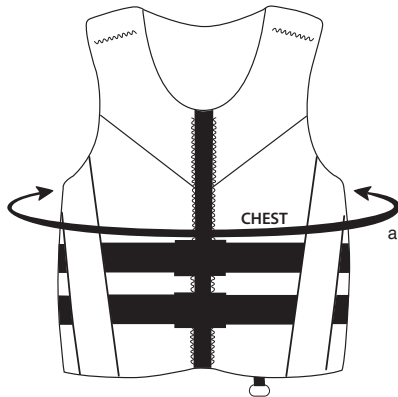

Jet Ski® Waves Neoprene Vest

PART NUMBER	COLOR	SIZE	CHEST WIDTH (a)
K302-7530-TLSM	Teal/Black	SM	30-36
K302-7530-TLLG	Teal/Black	LG	36-44
K302-7530-TL2X	Teal//Black	2X	44-56

Sizing: US Coast Guard-approved life vest sizing should be taken at the widest part of the chest or stomach while sitting down. Properly fit life vests differ from your typical clothing size and should not be based on personal tight or loose fit preferences.

All vest are measured in circumference.
All garments are measured by inches.

Kawasaki