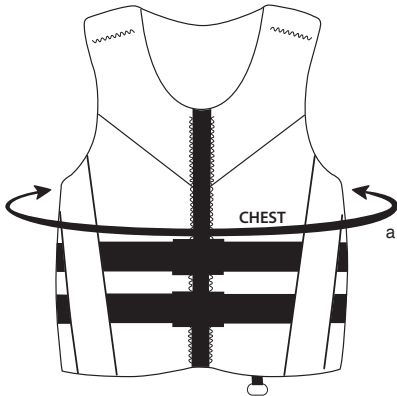

## Jet Ski® Goldy Neoprene Vest

PART NUMBER	COLOR	SIZE	CHEST WIDTH (a)
K303-7531-GDSM	Gold/Grey	SM	30-36
K303-7531-GDLG	Gold/Grey	LG	36-44
K303-7531-GD2X	Gold/Grey	2X	44-56

**Sizing:** US Coast Guard-approved life vest sizing should be taken at the widest part of the chest or stomach while sitting down. Properly fit life vests differ from your typical clothing size and should not be based on personal tight or loose fit preferences.

All vest are measured in circumference.  
All garments are measured by inches.

**Kawasaki**