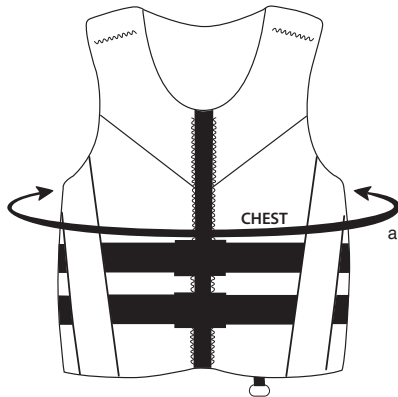

Jet Ski® Sporty Buckle Nylon Vest

PART NUMBER	COLOR	SIZE	CHEST WIDTH (a)
K303-7532-GYXS	Grey/Gold/Black	XS	30-33
K303-7532-GYSM	Grey/Gold/Black	SM	33-37
K303-7532-GYMD	Grey/Gold/Black	MD	37-41
K303-7532-GYLG	Grey/Gold/Black	LG	41-45
K303-7532-GYXL	Grey/Gold/Black	XL	45-49
K303-7532-GY2X	Grey/Gold/Black	2X	49-53
K303-7532-GY3X	Grey/Gold/Black	3X	53-57
K303-7532-GY4X	Grey/Gold/Black	4X	57-61

Sizing: US Coast Guard-approved life vest sizing should be taken at the widest part of the chest or stomach while sitting down. Properly fit life vests differ from your typical clothing size and should not be based on personal tight or loose fit preferences.

All vest are measured in circumference.
All garments are measured by inches.

Kawasaki